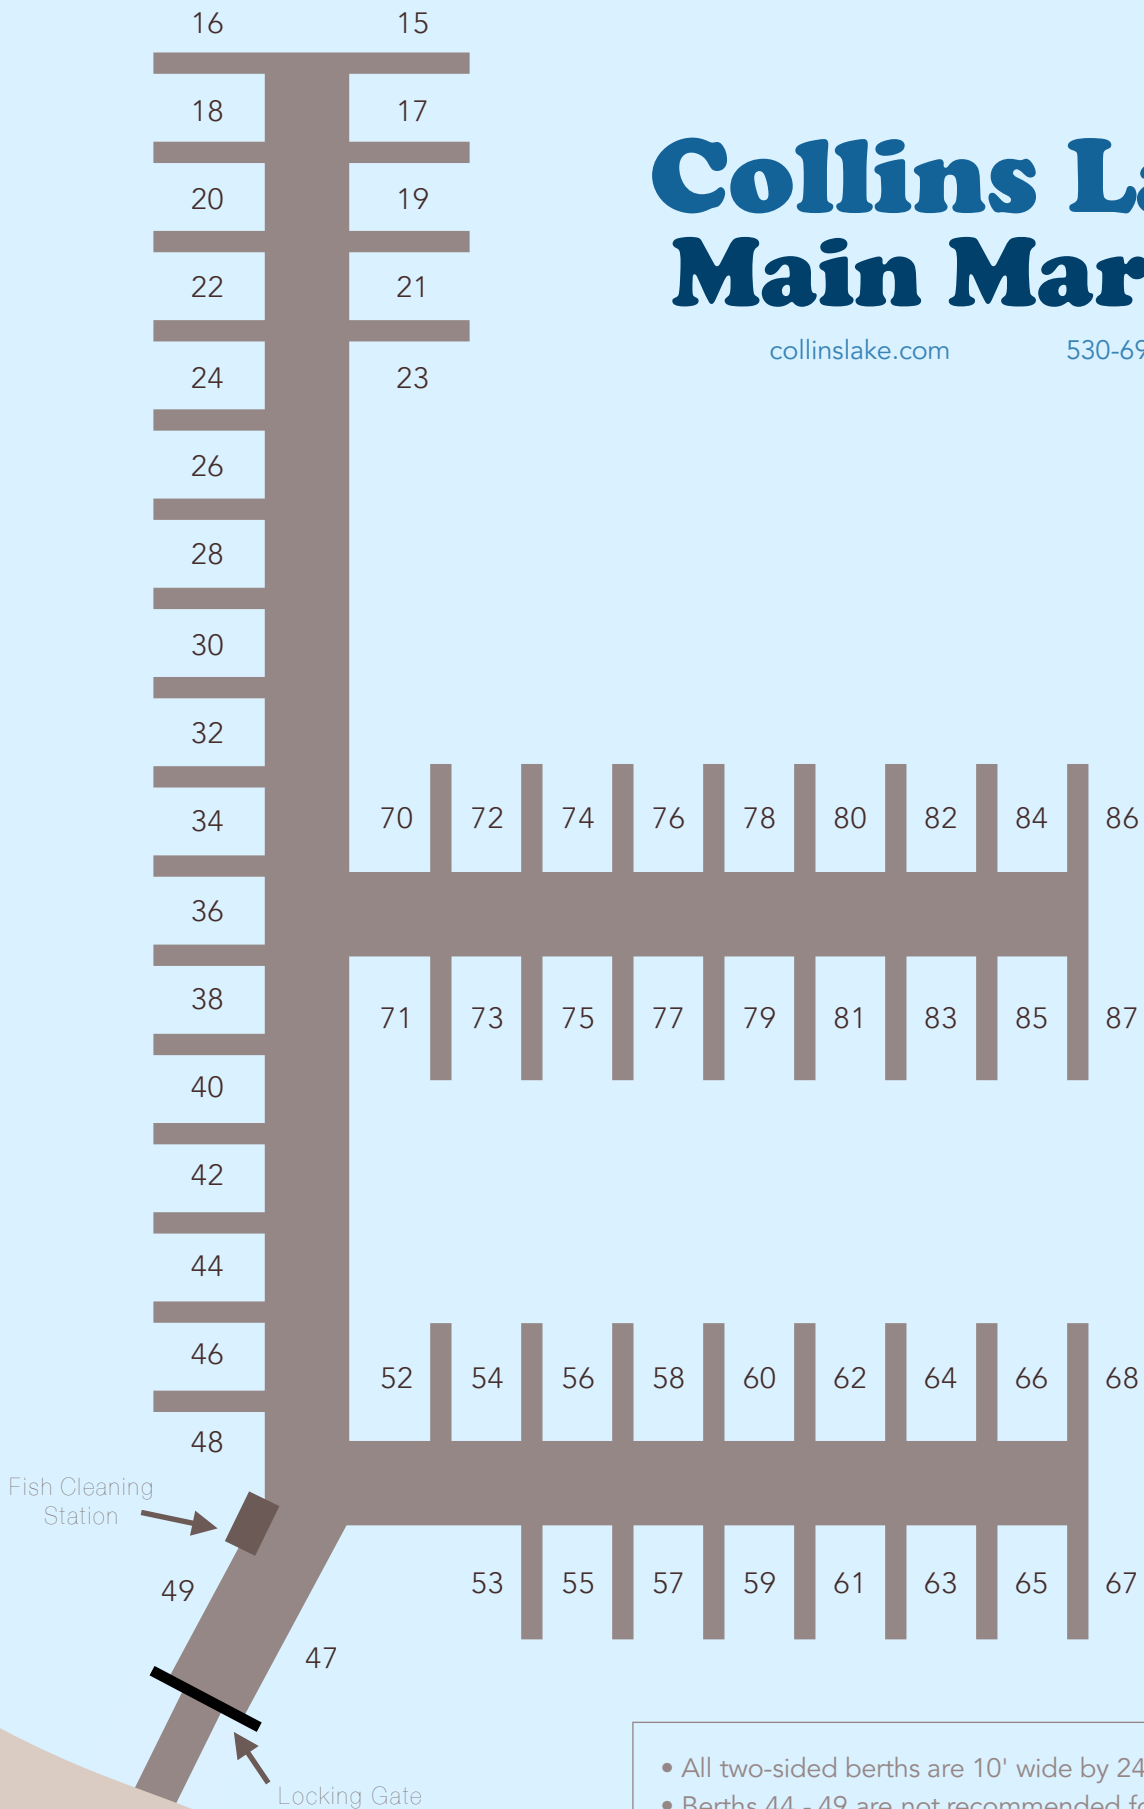

# Collins Lake Main Marina

[collinslake.com](http://collinslake.com)

530-692-1600

- All two-sided berths are 10' wide by 24' long
- Berths 44 - 49 are not recommended for large boats because of proximity to shore