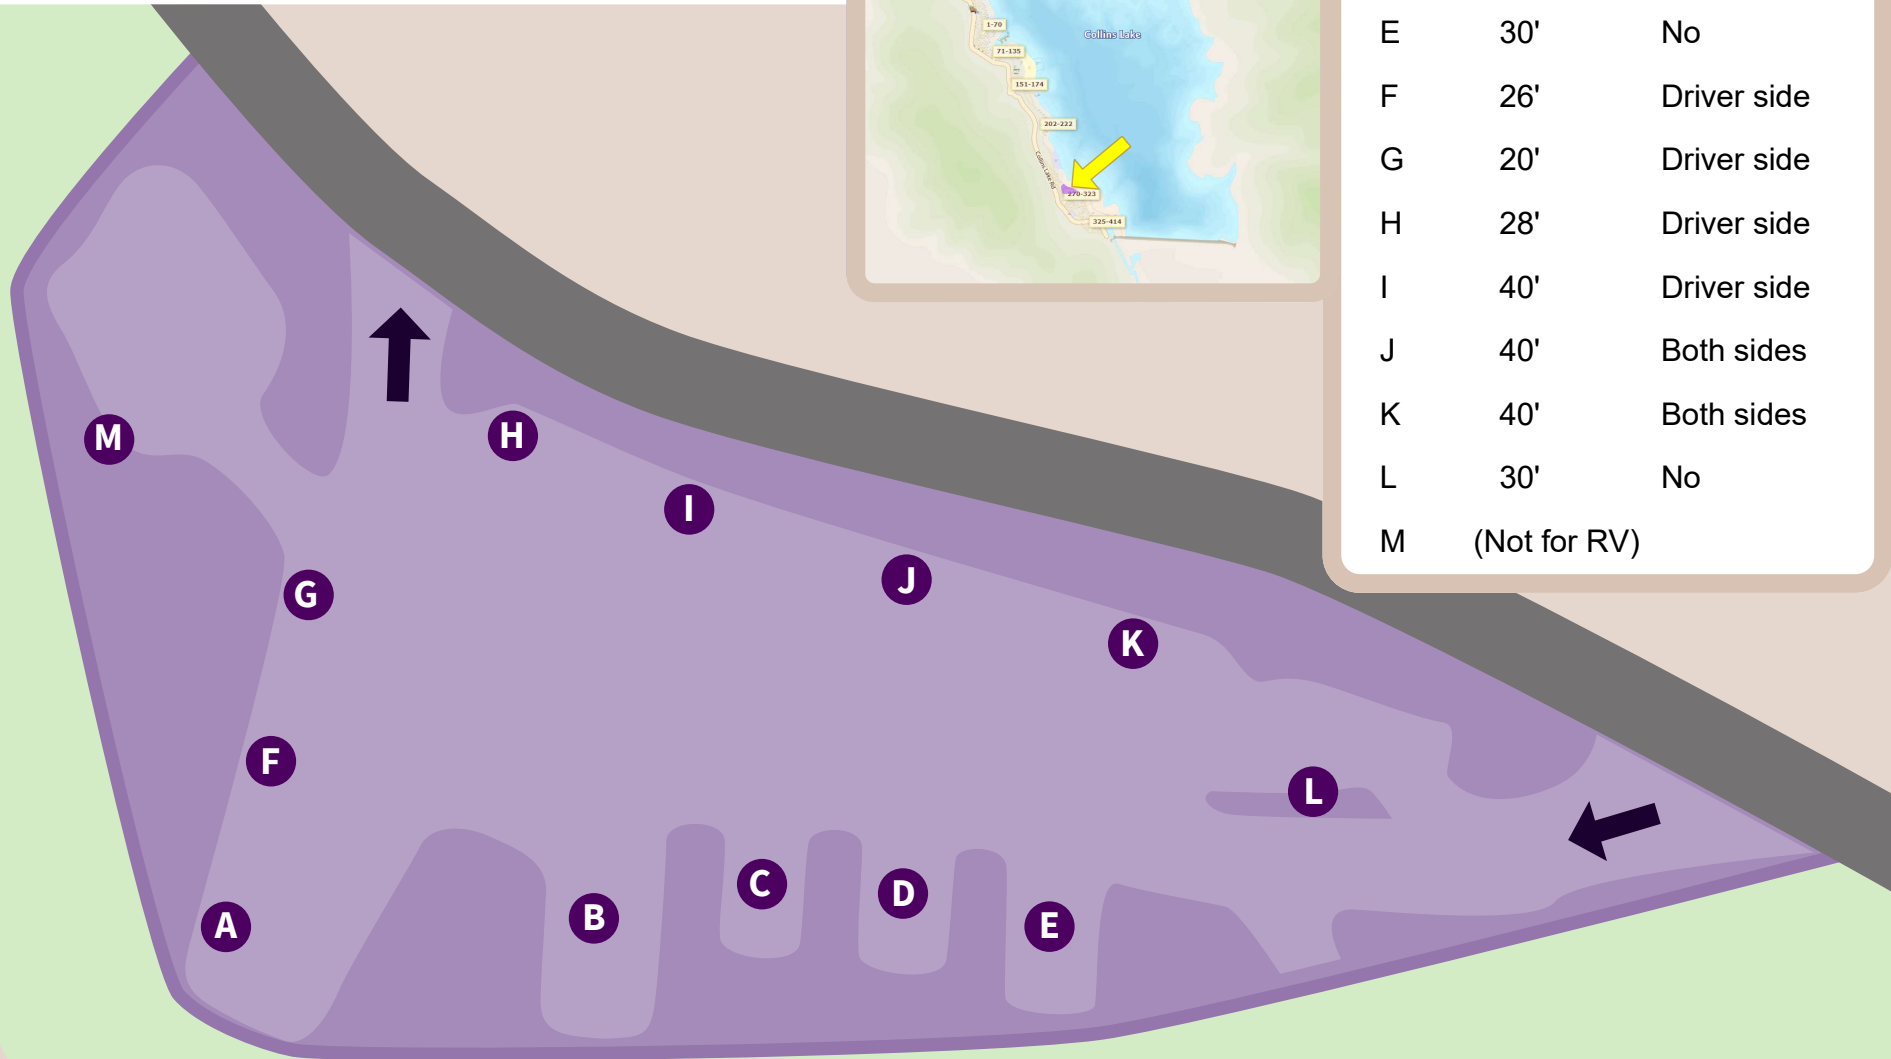

# Collins Lake

## Lakeview Group Camping Map

- Maximum 60 persons
- Up to 10 Trailers/Motorhomes
- Maximum of 20 vehicles total

#	Length	Slideouts
A	30'	Both sides
B	32'	Both sides
C	22'	No
D	25'	No
E	30'	No
F	26'	Driver side
G	20'	Driver side
H	28'	Driver side
I	40'	Driver side
J	40'	Both sides
K	40'	Both sides
L	30'	No
M	(Not for RV)	

All hookups have water and a 30A electrical outlet. 50A service is not available in the group area.